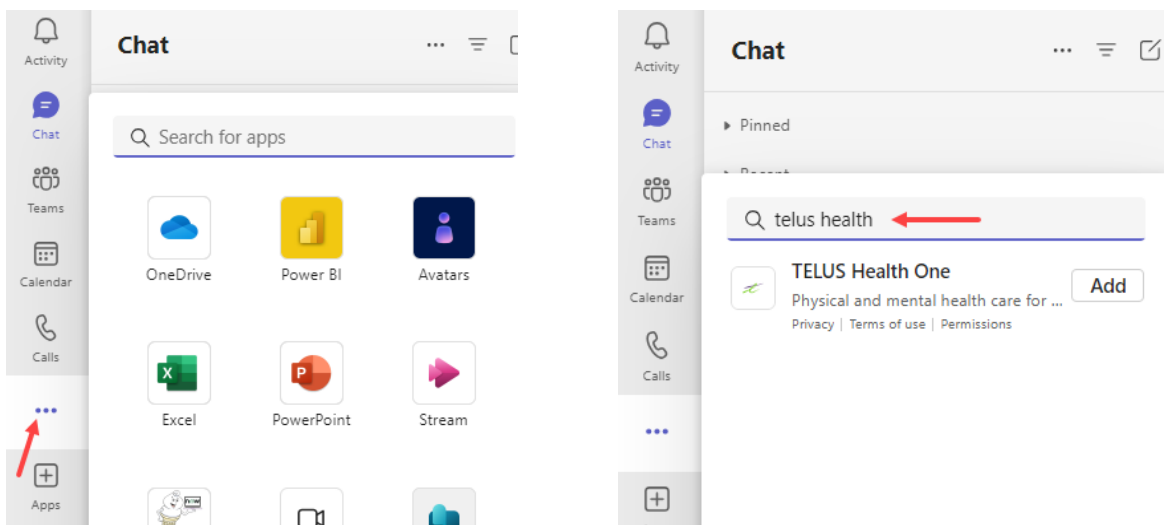

Microsoft Teams Integration

A convenient way to access Telus Health! Pin the Telus Health app to your Teams app panel for quick access. Telus Health remains confidential and this is simply a new way to access Telus Health, in addition to the website, mobile app, and calling the care center.

In Teams, search for Telus Health One in the Find an App panel