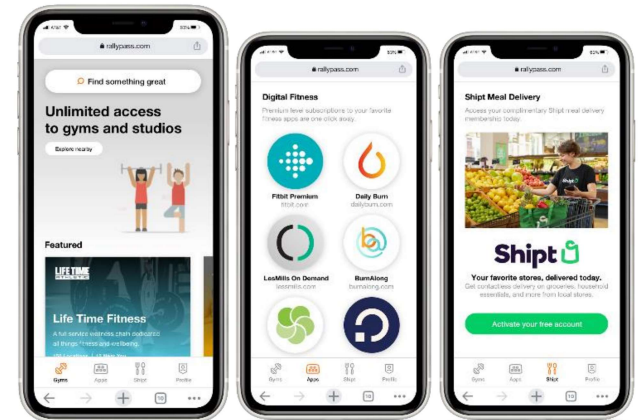

One Pass Select effective 7/2024

Gym Discount Program and More!

A next generation fitness and wellness subscription-based network of personalized well-being tools, consumer fitness centers and grocery/home essential delivery options that expands wellness opportunities for individuals, payers, and employers.

Access to consumer fitness

17,000+ core and premium locations

Grocery/Essentials delivery

Services through WalMart+ and Shipt

Digital Fitness Partners

23,000+ exercise classes

Member flexibility

Monthly option to upgrade or downgrade selection

One Pass Select

Membership options

Digital	Classic	Standard	Premium	Elite
\$10 per month \$10 enrollment fee	\$29 per month \$29 enrollment fee	\$64 per month \$29 enrollment fee	\$99 per month \$29 enrollment fee	\$144 per month \$29 enrollment fee
<ul style="list-style-type: none"> 32,000 classes On-demand classes Live streaming classes Customizable workout builders Ability to upgrade to higher tier level monthly Cancel within 30 days 	<ul style="list-style-type: none"> Includes digital tier 10,000 gym locations Multi-location access Grocery and household essentials delivery Ability to upgrade to higher level tier monthly Cancel within 30 days 	<ul style="list-style-type: none"> Includes digital tier 11,500 gym locations and premium locations Multi-location access Grocery and household essentials delivery Ability to upgrade to higher level tier monthly Cancel within 30 days 	<ul style="list-style-type: none"> Includes digital tier 13,500 gym locations and premium locations Multi-location access Grocery and household essentials delivery Ability to upgrade to higher level tier monthly Cancel within 30 days 	<ul style="list-style-type: none"> Includes digital tier 15,000 gym locations and premium locations Multi-location access Grocery and household essentials delivery Cancel within 30 days